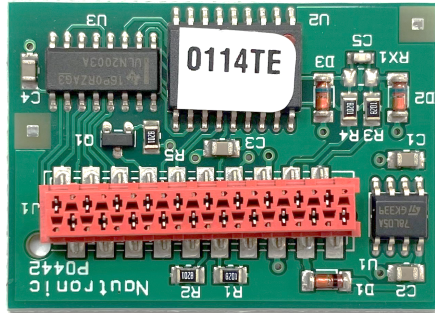

DD DISPLAY DRIVER SPAREPART

Please don't hesitate to contact us if you have any questions

Danmarksvej 1

DK-8660 Skanderborg

Tel.: +45 86 51 11 66

info@nautronic.com