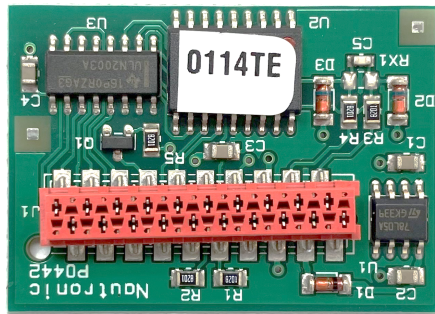

DD DISPLAY DRIVER SPAREPART

Please don't hesitate to contact us if you have any questions

Danmarksvej 1

DK-8660 Skanderborg

Tel.: +45 86 51 11 66

info@nautronic.com