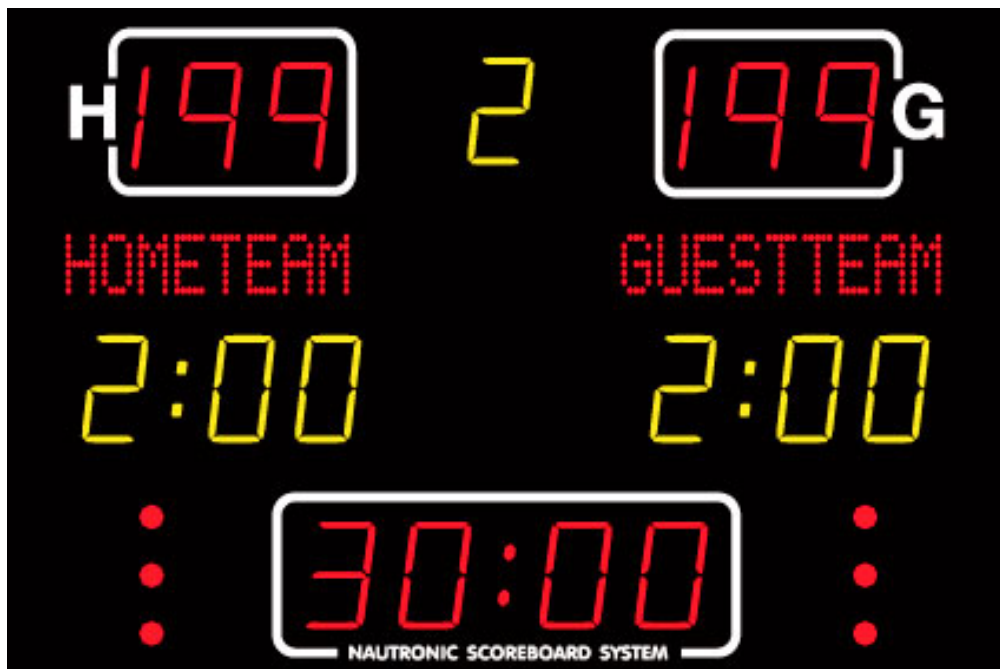

NA1630-IT SCOREBOARD

ADDITIONAL INFORMATION

Weight	28 kg
Dimensions	150 × 100 × 8 cm
Team scores (199-199)	16 cm – red
Period (9)	16 cm – yellow
Game clock (99:59)	16 cm – red
Time out	Red dots
Penalty (9:59)	16 cm – yellow
Text line/team names	9 cm
Readability (m)	60 meter