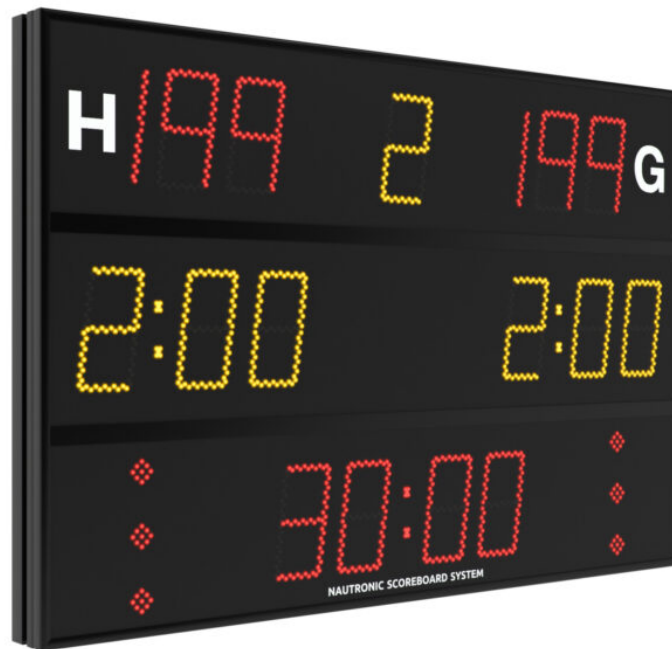

# NA1630 SCOREBOARD

It shows the match time, the score (for home and guest), period (yellow), penalty (yellow), time-out (red dots).

## ADDITIONAL INFORMATION

Weight	20 kg
Dimensions	120 × 80 × 8 cm
Team scores (199-199)	16 cm – red
Period (9)	16 cm – yellow
Game clock (99:59)	16 cm – red
Time out	Red dots
Penalty (9:59)	16 cm – yellow
Team foul (9)	16 cm – yellow
Readability (m)	60 meter
Power cons. (max/average)	127/39
Power supply placement	T01