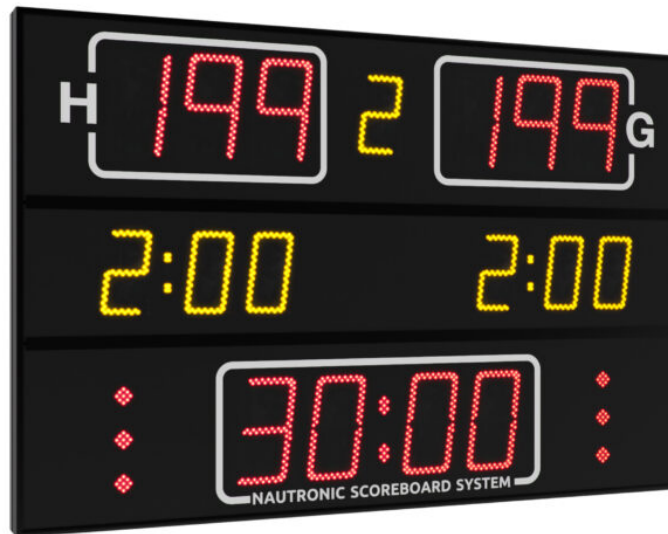

NA2130 SCOREBOARD

It shows the match time, the score (for home and guest), period (yellow), penalty (yellow), time-out (red dots).

ADDITIONAL INFORMATION

Weight	30 kg
Dimensions	150 x 93 x 8 cm
Team scores (199-199)	21 cm – red
Period (9)	16 cm – yellow
Game clock (99:59)	21 cm – red
Time out	Red dots
Penalty (9:59)	16 cm – yellow
Team foul (9)	16 cm – yellow
Readability (m)	120 meter
Power cons. (max/average)	129/39
Power supply placement	T01