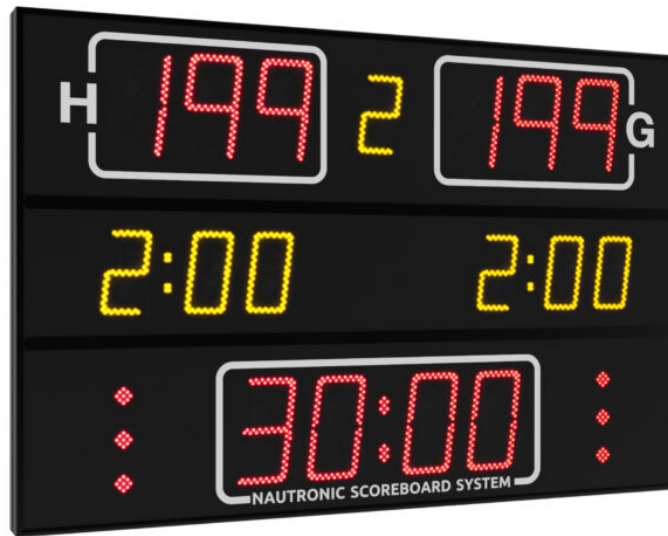

# NA2130 SCOREBOARD

It shows the match time, the score (for home and guest), period (yellow), penalty (yellow), time-out (red dots).

## ADDITIONAL INFORMATION

Weight	30 kg
Dimensions	150 × 93 × 8 cm
Team scores (199-199)	21 cm – red
Period (9)	16 cm – yellow
Game clock (99:59)	21 cm – red
Time out	Red dots
Penalty (9:59)	16 cm – yellow
Team foul (9)	16 cm – yellow
Readability (m)	120 meter
Power cons. (max/average)	129/39
Power supply placement	T01