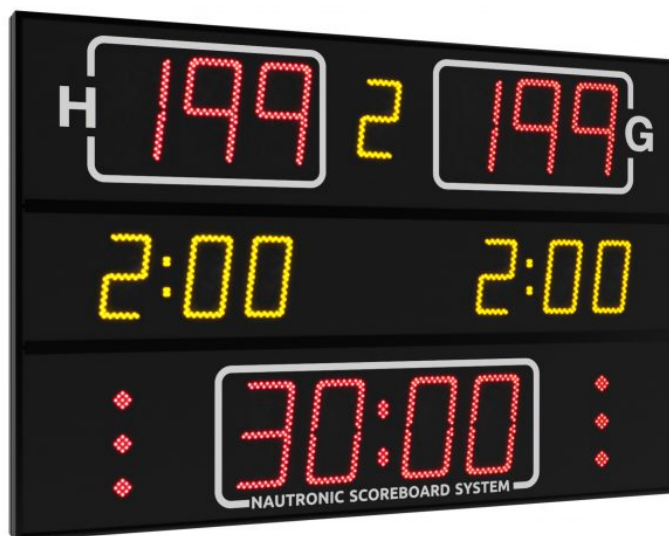

NA2130 SCOREBOARD

ADDITIONAL INFORMATION

Weight	30 kg
Dimensions	150 × 100 × 8 cm
Team scores (199-199)	21 cm – red
Period (9)	16 cm – yellow
Game clock (99:59)	21 cm – red
Time out	Red dots
Penalty (9:59)	16 cm – yellow
Team foul (9)	16 cm – yellow
Readability (m)	120 meter
Power cons. (max/average)	129/39
Power supply placement	T01