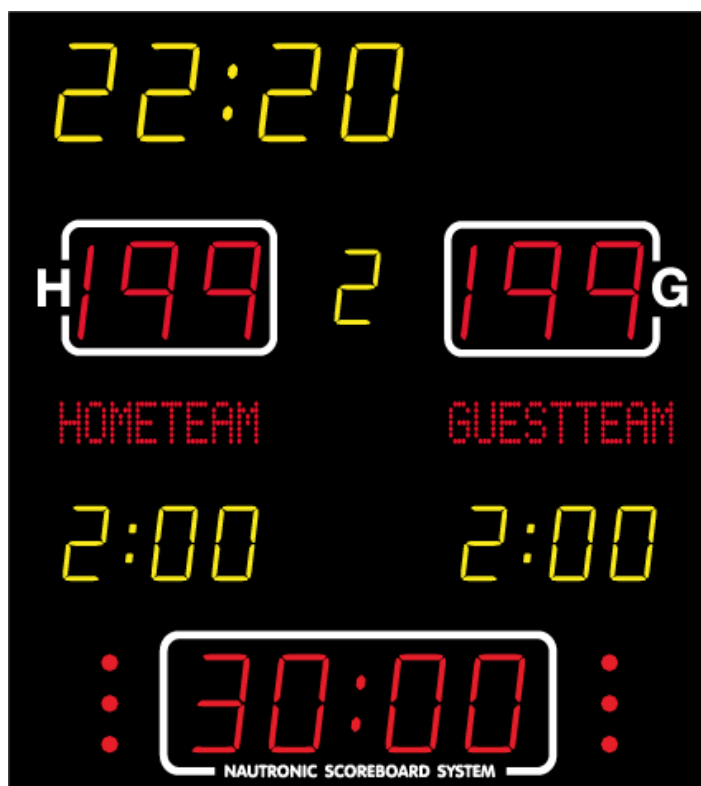

NA2130DT SCOREBOARD

ADDITIONAL INFORMATION

Weight	46 kg
Dimensions	150 × 154 × 8 cm
Team scores (199-199)	21 cm – red
Period (9)	16 cm – yellow
Game clock (99:59)	21 cm – red
Time out	Red dots
Penalty (9:59)	16 cm – yellow
Readability (m)	120 meter