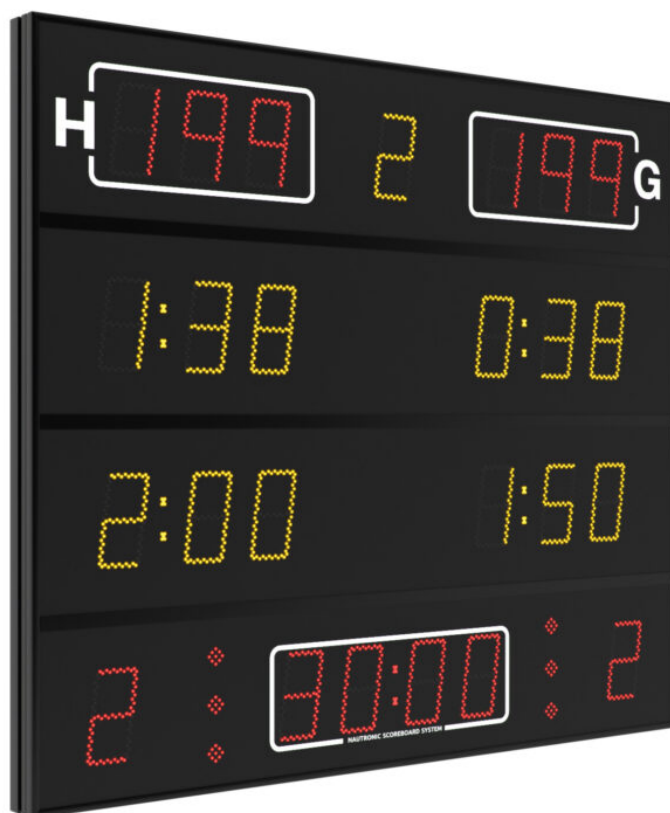

# NA2136 SCOREBOARD

It shows the match time, the score (for home and guest), period (yellow), penalty (yellow), time-out (red dots), team foul (red), futsal team foul (red).

## ADDITIONAL INFORMATION

Weight	40 kg
Dimensions	150 × 120 × 8 cm
Team scores (199-199)	21 cm – red
Period (9)	16 cm – yellow
Game clock (99:59)	21 cm – red
Time out	Red dots
Penalty (9:59)	16 cm – yellow
Team foul (9)	16 cm – red
Futsal team foul(9)	16 cm – red
Readability (m)	120 meter