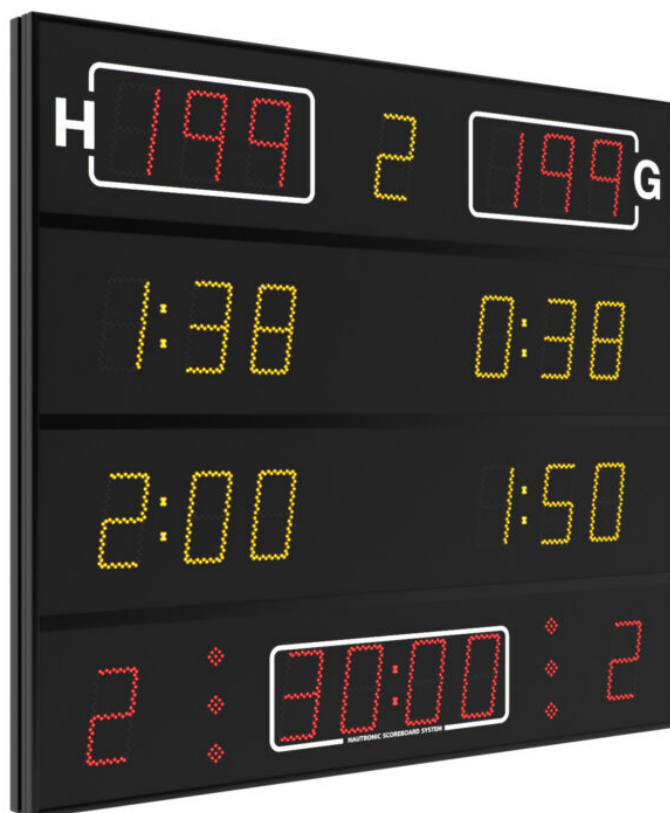

NA2136 SCOREBOARD

It shows the match time, the score (for home and guest), period (yellow), penalty (yellow), time-out (red dots), team foul (red), futsal team foul (red).

ADDITIONAL INFORMATION

Weight	40 kg
Dimensions	150 × 120 × 8 cm
Team scores (199-199)	21 cm – red
Period (9)	16 cm – yellow
Game clock (99:59)	21 cm – red
Time out	Red dots
Penalty (9:59)	16 cm – yellow
Team foul (9)	16 cm – red
Futsal team foul(9)	16 cm – red
Readability (m)	120 meter