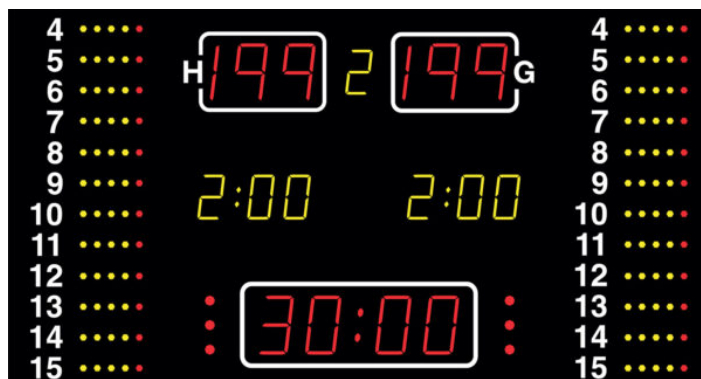

# NA2152 SCOREBOARD

It shows the match time, score (for home and guest), period (yellow), time-out (red dots), individual player fouls (yellow / red dots), Penalty (yellow), team foul (yellow).

## ADDITIONAL INFORMATION

Weight	68 kg
Dimensions	250 × 135 × 8 cm
Team scores (199-199)	21 cm – red
Period (9)	16 cm – yellow
Game clock (99:59)	21 cm – red
Time out	Red dots
Penalty (9:59)	16 cm – yellow
Team foul (9)	16 cm – yellow
Individual player fouls	yellow/red dots
Readability (m)	120 meter
Power cons. (max/average)	193/58
Power supply placement	T21
FIBA Level	Level 3