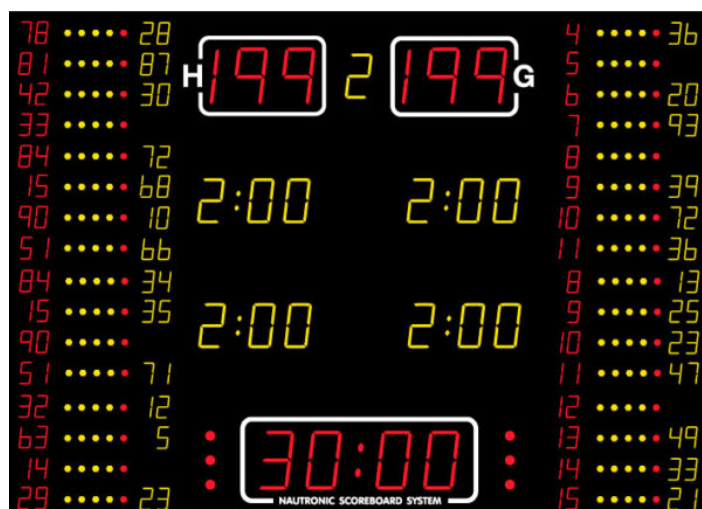

## NA2155-16 SCOREBOARD

It shows the match time, score (for home and guest), penalty, individual player no. (red), individual player fouls (yellow/red dots), individual player score no. (yellow).

## ADDITIONAL INFORMATION

Weight	83 kg
Dimensions	250 × 180 × 8 cm
Team scores (199-199)	21 cm – red
Period (9)	16 cm – yellow
Game clock (99:59)	21 cm – red
Time out	Red dots
Penalty (9:59)	16 cm – yellow
Individual player no.	8 cm – red
Individual player fouls	yellow/red dots
Individual player score	8 cm – yellow
Readability (m)	120 meter
Power cons. (max/average)	1056/312
FIBA Level	Level 3