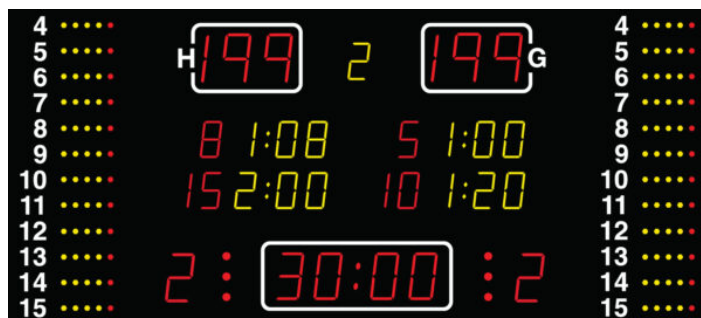

# NA2157 SCOREBOARD

It shows the match time, score (for home and guest), period (yellow), time-out (red dots), individual player fouls (yellow / red dots), Penalty (yellow), individual player no. penalty (red), team foul (red).

## ADDITIONAL INFORMATION

Weight	81 kg
Dimensions	300 × 135 × 8 cm
Team scores (199-199)	21 cm – red
Period (9)	16 cm – yellow
Game clock (99:59)	21 cm – red
Time out	Red dots
Penalty (9:59)	16 cm – yellow
Individual player no.	16 cm – red
Team foul (9)	16 cm – red
Individual player fouls	yellow/red dots
Readability (m)	120 meter
Power cons. (max/average)	373/112
Power supply placement	T21
FIBA Level	Level 3