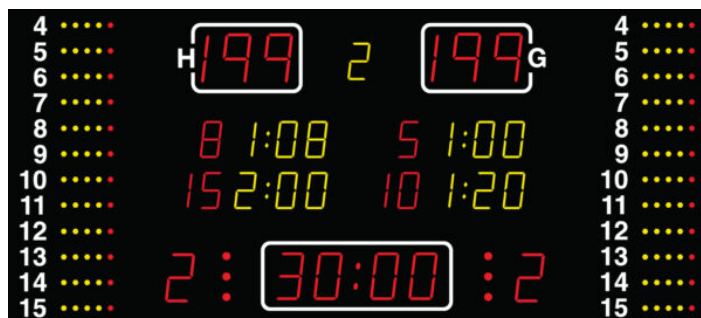

# NA2157 SCOREBOARD

It shows the match time, score (for home and guest), period (yellow), time-out (red dots), individual player fouls (yellow / red dots), Penalty (yellow), individual player no. penalty (red), team foul (red).

## ADDITIONAL INFORMATION

|                           |                  |
|---------------------------|------------------|
| Weight                    | 81 kg            |
| Dimensions                | 300 × 135 × 8 cm |
| Team scores (199-199)     | 21 cm – red      |
| Period (9)                | 16 cm – yellow   |
| Game clock (99:59)        | 21 cm – red      |
| Time out                  | Red dots         |
| Penalty (9:59)            | 16 cm – yellow   |
| Individual player no.     | 16 cm – red      |
| Team foul (9)             | 16 cm – red      |
| Individual player fouls   | yellow/red dots  |
| Readability (m)           | 120 meter        |
| Power cons. (max/average) | 373/112          |
| Power supply placement    | T21              |
| FIBA Level                | Level 3          |