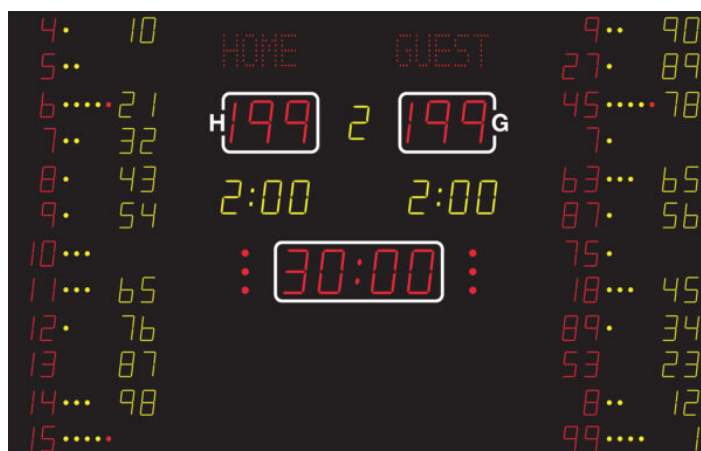

NA2164T SCOREBOARD

It shows the match time, score (for home and guest), period (yellow), time-out (red dots), individual player no. (yellow), individual player fouls (yellow / red dots), individual player score (yellow), Penalty (yellow). In the top it shows the text line / team names.

ADDITIONAL INFORMATION

Weight	140 kg
Dimensions	330 × 210 × 8 cm
Text line/team names	15 cm, 1×16 characters (split between home/guest)
Team scores (199-199)	21 cm – red
Period (9)	16 cm – yellow
Game clock (99:59)	21 cm – red
Time out	Red dots
Penalty (9:59)	16 cm – yellow
Individual player no.	12 cm – yellow
Individual player fouls	yellow/red dots
Individual player score	12 cm – yellow
Readability (m)	120 meter
Power cons. (max/average)	553/166
FIBA Level	Level 3