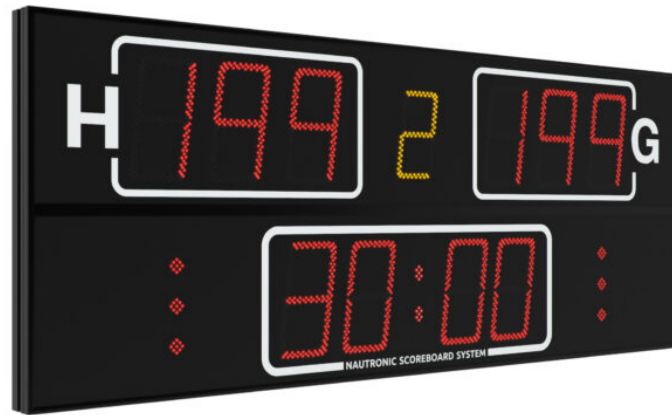

# NA2620 SCOREBOARD

It shows the match time, the score (for home and guest), period (yellow), time-out (red dots).

## ADDITIONAL INFORMATION

Weight	30 kg
Dimensions	200 × 80 × 8 cm
Team scores (199-199)	26 cm – red
Period (9)	21 cm – yellow
Game clock (99:59)	26 cm – red
Time out	Red dots
Readability (m)	150 meter
Power cons. (max/average)	153/46
Power supply placement	T01