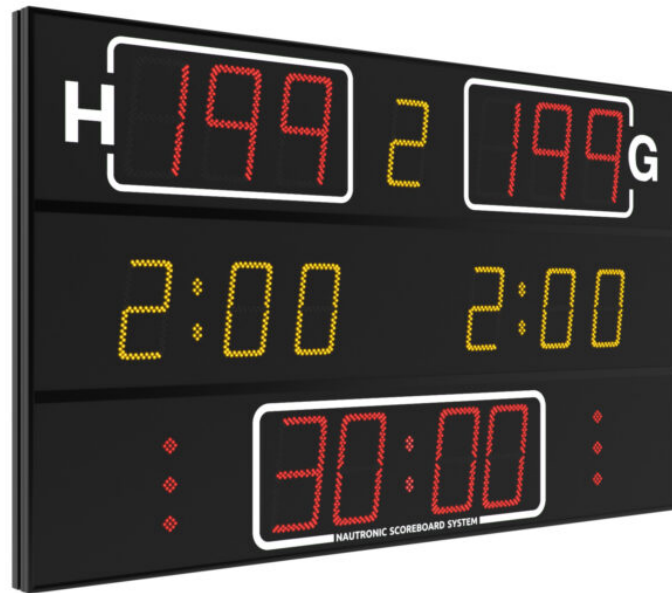

NA2630 SCOREBOARD

It shows the match time, the score (for home and guest), period (yellow), penalty (yellow), time-out (red dots).

ADDITIONAL INFORMATION

Weight	48 kg
Dimensions	200 × 113 × 8 cm
Team scores (199-199)	26 cm – red
Period (9)	21 cm – yellow
Game clock (99:59)	26 cm – red
Time out	Red dots
Penalty (9:59)	21 cm – yellow
Team foul (9)	21 cm – yellow
Readability (m)	150 meter
Power supply placement	T01
Power cons. (max/average)	153/46