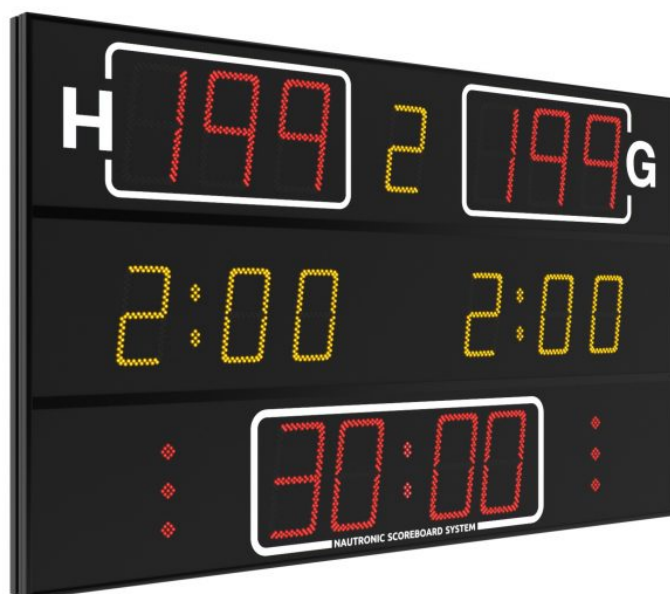

# NA2630 SCOREBOARD

## ADDITIONAL INFORMATION

Weight	48 kg
Dimensions	200 × 113 × 8 cm
Team scores (199-199)	26 cm – red
Period (9)	21 cm – yellow
Game clock (99:59)	26 cm – red
Time out	Red dots
Penalty (9:59)	21 cm – yellow
Team foul (9)	21 cm – yellow
Readability (m)	150 meter
Power supply placement	T01
Power cons. (max/average)	153/46