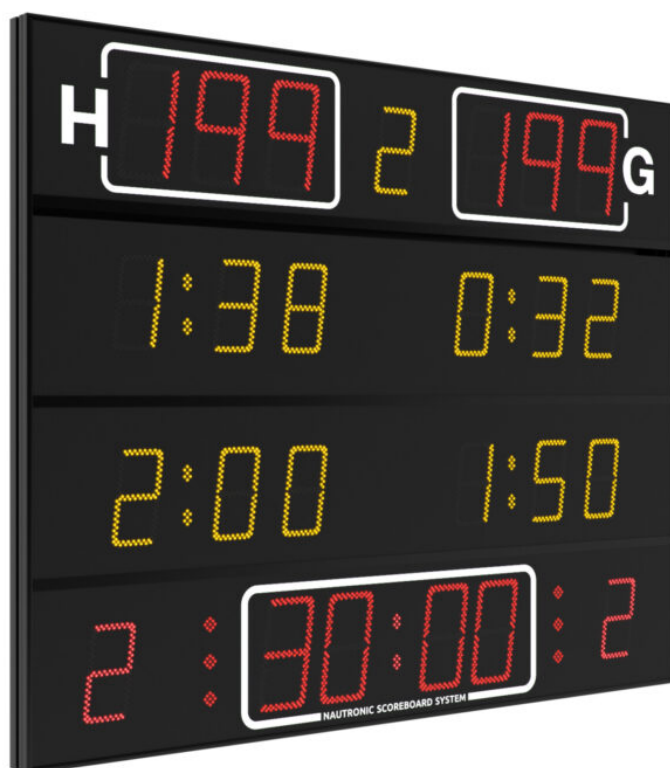

NA2636 SCOREBOARD

It shows the match time, the score (for home and guest), period (yellow), penalty (yellow), time-out (red dots), team foul (red), futsal team foul (red).

ADDITIONAL INFORMATION

Weight	64 kg
Dimensions	200 × 147 × 8 cm
Team scores (199-199)	26 cm – red
Period (9)	21 cm – yellow
Game clock (99:59)	26 cm – red
Time out	Red dots
Penalty (9:59)	21 cm – yellow
Team foul (9)	21 cm – red
Futsal team foul(9)	16 cm – red
Readability (m)	150 meter
Power cons. (max/average)	219/66