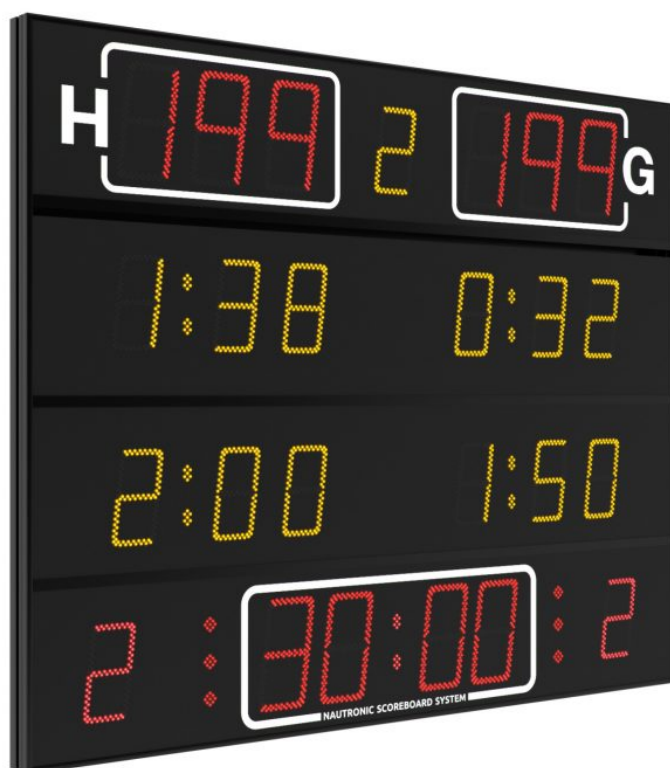

NA2636 SCOREBOARD

ADDITIONAL INFORMATION

Weight	64 kg
Dimensions	200 × 147 × 8 cm
Team scores (199-199)	26 cm – red
Period (9)	21 cm – yellow
Game clock (99:59)	26 cm – red
Time out	Red dots
Penalty (9:59)	21 cm – yellow
Team foul (9)	21 cm – red
Futsal team foul(9)	16 cm – red
Readability (m)	150 meter
Power cons. (max/average)	219/66