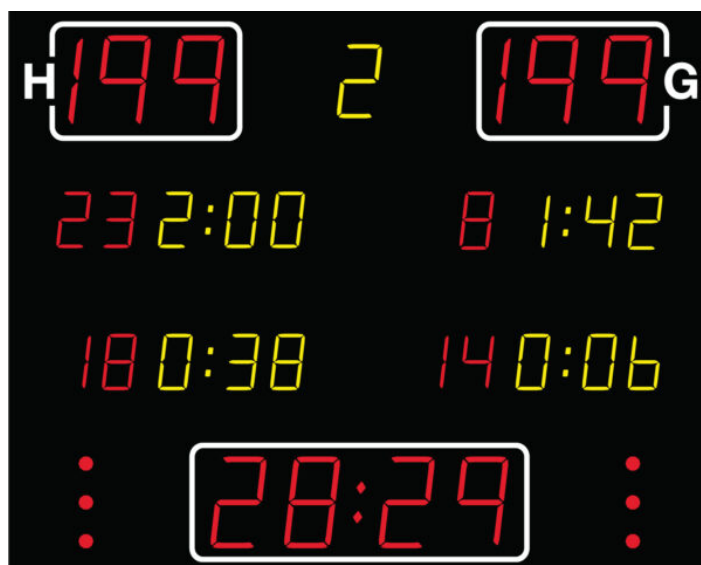

## NA2642 SCOREBOARD

It shows the match time, the score (for home and guest), period (yellow), penalty (yellow), time-out (red dots), team foul (red).

## ADDITIONAL INFORMATION

|                           |                  |
|---------------------------|------------------|
| Weight                    | 64 kg            |
| Dimensions                | 200 × 147 × 8 cm |
| Team scores (199-199)     | 26 cm – red      |
| Period (9)                | 21 cm – yellow   |
| Game clock (99:59)        | 26 cm – red      |
| Time out                  | Red dots         |
| Penalty (9:59)            | 16 cm – yellow   |
| Team foul (9)             | 16 cm – red      |
| Readability (m)           | 150 meter        |
| Power cons. (max/average) | 271/82           |
| Power supply placement    | T01              |