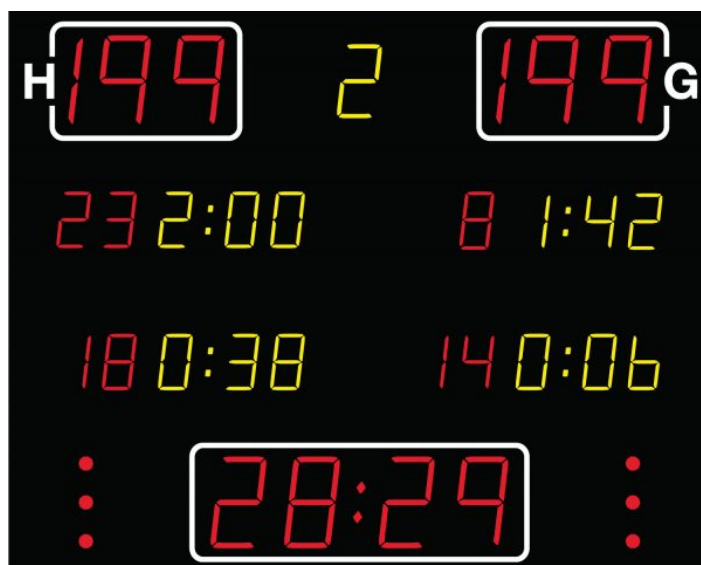

NA2642 SCOREBOARD

ADDITIONAL INFORMATION

Weight	64 kg
Dimensions	200 × 147 × 8 cm
Team scores (199-199)	26 cm – red
Period (9)	21 cm – yellow
Game clock (99:59)	26 cm – red
Time out	Red dots
Penalty (9:59)	16 cm – yellow
Team foul (9)	16 cm – red
Readability (m)	150 meter
Power cons. (max/average)	271/82
Power supply placement	T01