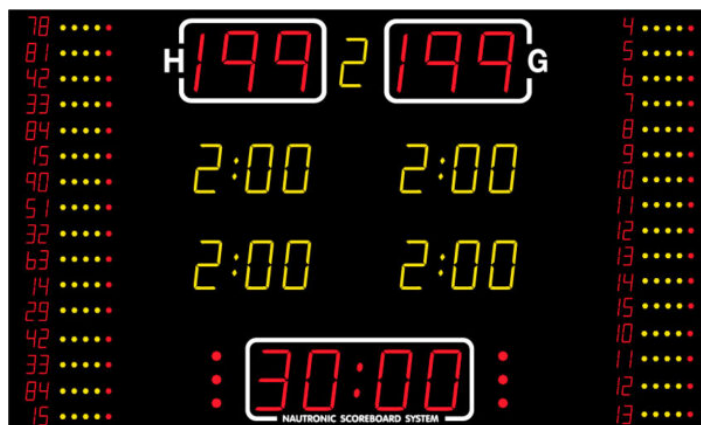

NA2654-16 SCOREBOARD

It shows the match time, score (for home and guest), time-out (red dots), penalty, individual player no. (red), individual player fouls (yellow/red dots).

ADDITIONAL INFORMATION

Weight	100 kg
Dimensions	300 × 180 × 8 cm
Team scores (199-199)	26 cm – red
Period (9)	21 cm – yellow
Game clock (99:59)	26 cm – red
Time out	Red dots
Penalty (9:59)	21 cm – yellow
Individual player no.	8 cm – red
Individual player fouls	yellow/red dots
Readability (m)	150 meter
FIBA Level	Level 2