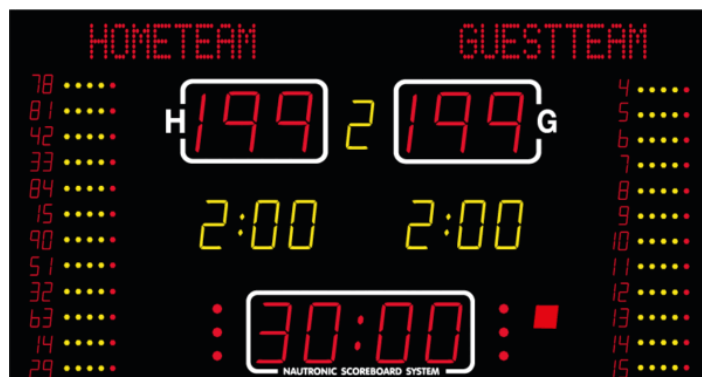

NA2654T - SCOREBOARD

It shows the match time, score (for home and guest), period (yellow), time-out (red dots), individual player no. (red), individual player fouls (yellow / red dots), Penalty (yellow).

ADDITIONAL INFORMATION

Weight	89 kg
Dimensions	300 × 160 × 8 cm
Team scores (199-199)	26 cm – red
Period (9)	21 cm – yellow
Game clock (99:59)	26 cm – red
Time out	Red dots
Penalty (9:59)	21 cm – yellow
Individual player no.	8 cm – red
Individual player fouls	yellow/red dots
Readability (m)	150 meter
FIBA Level	Level 2
Text line/team names	15 cm