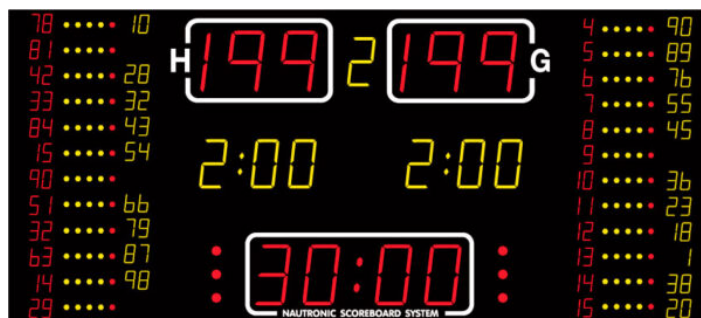

NA2655 SCOREBOARD

It shows the match time, score (for home and guest), period (yellow), time-out (red dots), individual player no. (red), individual player fouls (yellow / red dots), individual player score (yellow), Penalty (yellow).

ADDITIONAL INFORMATION

Weight	75 kg
Dimensions	300 x 135 x 8 cm
Team scores (199-199)	26 cm – red
Period (9)	21 cm – yellow
Game clock (99:59)	26 cm – red
Time out	Red dots
Penalty (9:59)	21 cm – yellow
Individual player no.	8 cm – red
Individual player fouls	yellow/red dots
Readability (m)	150 meter
FIBA Level	Level 2