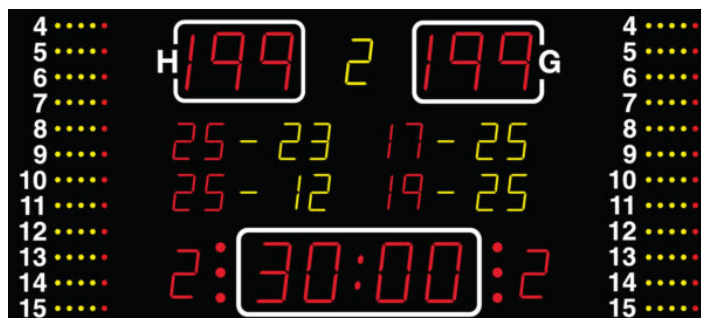

# NA2657 SCOREBOARD

It shows the match time, score (for home and guest), period (yellow), time-out (red dots), individual player fouls (yellow / red dots), Penalty (yellow), individual player no. penalty (red), team foul (red).

## ADDITIONAL INFORMATION

Weight	81 kg
Dimensions	300 × 135 × 8 cm
Team scores (199-199)	26 cm – red
Period (9)	21 cm – yellow
Game clock (99:59)	26 cm – red
Time out	Red dots
Penalty (9:59)	16 cm – yellow
Individual player no.	16 cm – red
Team foul (9)	21 cm – red
Individual player fouls	yellow/red dots
Readability (m)	150 meter
Power cons. (max/average)	405/122
Power supply placement	T21
FIBA Level	Level 3