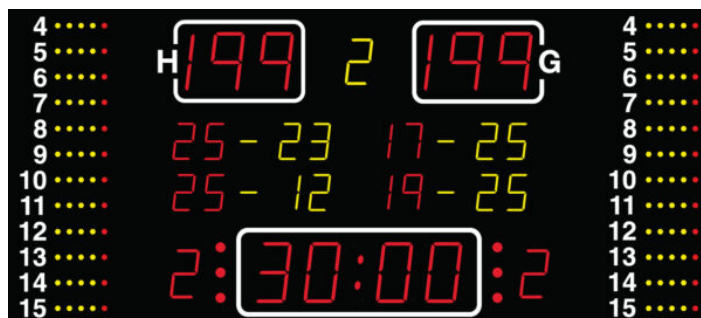

NA2657 SCOREBOARD

It shows the match time, score (for home and guest), period (yellow), time-out (red dots), individual player fouls (yellow / red dots), Penalty (yellow), individual player no. penalty (red), team foul (red).

ADDITIONAL INFORMATION

Weight	81 kg
Dimensions	300 × 135 × 8 cm
Team scores (199-199)	26 cm – red
Period (9)	21 cm – yellow
Game clock (99:59)	26 cm – red
Time out	Red dots
Penalty (9:59)	16 cm – yellow
Individual player no.	16 cm – red
Team foul (9)	21 cm – red
Individual player fouls	yellow/red dots
Readability (m)	150 meter
Power cons. (max/average)	405/122
Power supply placement	T21
FIBA Level	Level 3