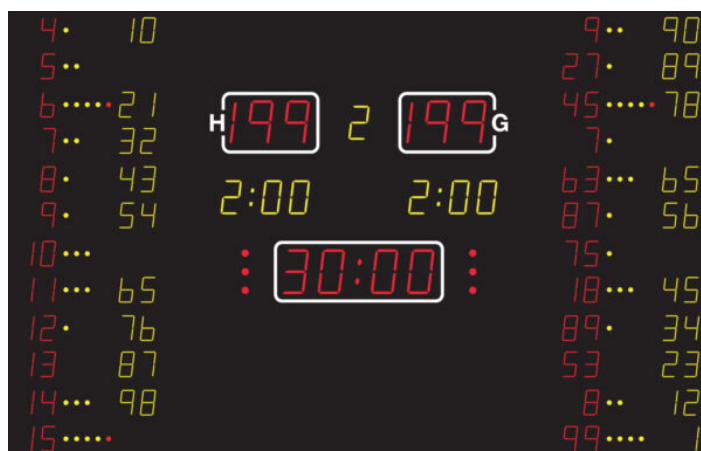

# NA2664 SCOREBOARD

It shows the match time, score (for home and guest), period (yellow), time-out (red dots), individual player no. (yellow), individual player fouls (yellow / red dots), individual player score (yellow), Penalty (yellow).

## ADDITIONAL INFORMATION

Weight	156 kg
Dimensions	370 × 210 × 8 cm
Team scores (199-199)	26 cm – red
Period (9)	21 cm – yellow
Game clock (99:59)	26 cm – red
Time out	Red dots
Penalty (9:59)	21 cm – yellow
Individual player no.	12 cm – yellow
Individual player fouls	yellow/red dots
Individual player score	12 cm – yellow
Readability (m)	150 meter
Power cons. (max/average)	585/176
FIBA Level	Level 3