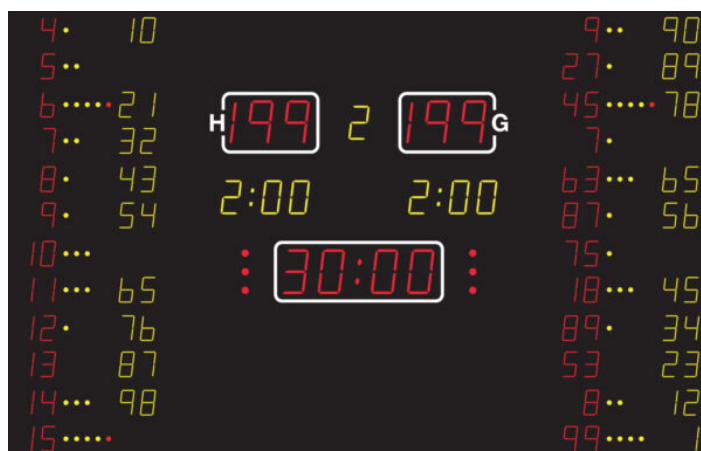

NA2664 SCOREBOARD

It shows the match time, score (for home and guest), period (yellow), time-out (red dots), individual player no. (yellow), individual player fouls (yellow / red dots), individual player score (yellow), Penalty (yellow).

ADDITIONAL INFORMATION

| | |
|---------------------------|------------------|
| Weight | 156 kg |
| Dimensions | 370 × 210 × 8 cm |
| Team scores (199-199) | 26 cm – red |
| Period (9) | 21 cm – yellow |
| Game clock (99:59) | 26 cm – red |
| Time out | Red dots |
| Penalty (9:59) | 21 cm – yellow |
| Individual player no. | 12 cm – yellow |
| Individual player fouls | yellow/red dots |
| Individual player score | 12 cm – yellow |
| Readability (m) | 150 meter |
| Power cons. (max/average) | 585/176 |
| FIBA Level | Level 3 |