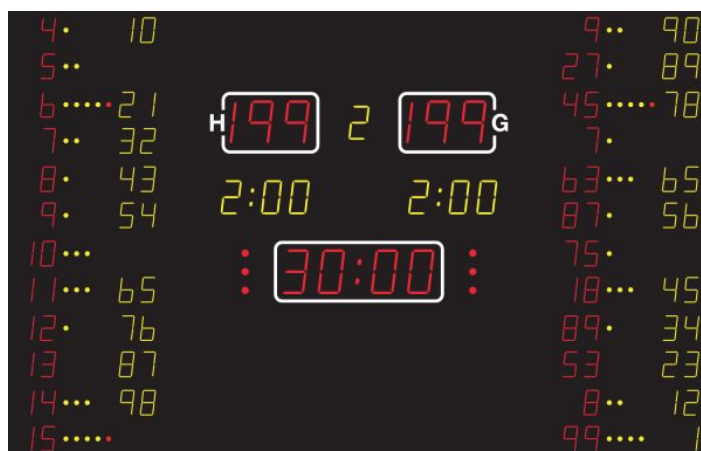

NA2664 SCOREBOARD

ADDITIONAL INFORMATION

Weight	156 kg
Dimensions	370 × 210 × 8 cm
Team scores (199-199)	26 cm – red
Period (9)	21 cm – yellow
Game clock (99:59)	26 cm – red
Time out	Red dots
Penalty (9:59)	21 cm – yellow
Individual player no.	12 cm – yellow
Individual player fouls	yellow/red dots
Individual player score	12 cm – yellow
Readability (m)	150 meter
Power cons. (max/average)	585/176
FIBA Level	Level 3