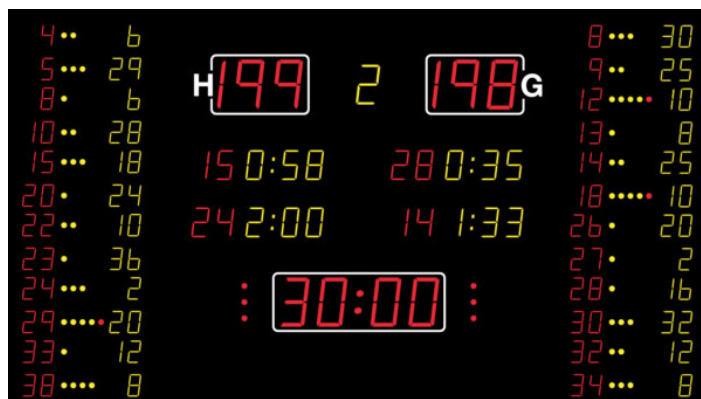

NA2666 SCOREBOARD

It shows the match time, score (for home and guest), period (yellow), time-out (red dots), individual player no. (yellow), individual player fouls (yellow / red dots), individual player score (yellow), Penalty (yellow), player no. penalty (red).

ADDITIONAL INFORMATION

Weight	156 kg
Dimensions	370 × 210 × 8 cm
Team scores (199-199)	26 cm – red
Period (9)	21 cm – yellow
Game clock (99:59)	26 cm – red
Time out	Red dots
Penalty (9:59)	16 cm – yellow
Player no.	16 cm – red
Individual player no.	12 cm – red
Individual player fouls	yellow/red dots
Individual player score	12 cm – yellow
Readability (m)	150 meter
Power cons. (max/average)	585/176
FIBA Level	Level 3