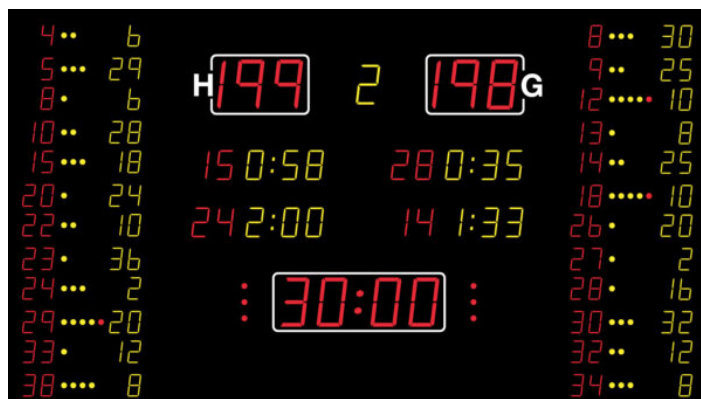

# NA2666 SCOREBOARD

It shows the match time, score (for home and guest), period (yellow), time-out (red dots), individual player no. (yellow), individual player fouls (yellow / red dots), individual player score (yellow), Penalty (yellow), player no. penalty (red).

## ADDITIONAL INFORMATION

Weight	156 kg
Dimensions	370 × 210 × 8 cm
Team scores (199-199)	26 cm – red
Period (9)	21 cm – yellow
Game clock (99:59)	26 cm – red
Time out	Red dots
Penalty (9:59)	16 cm – yellow
Player no.	16 cm – red
Individual player no.	12 cm – red
Individual player fouls	yellow/red dots
Individual player score	12 cm – yellow
Readability (m)	150 meter
Power cons. (max/average)	585/176
FIBA Level	Level 3