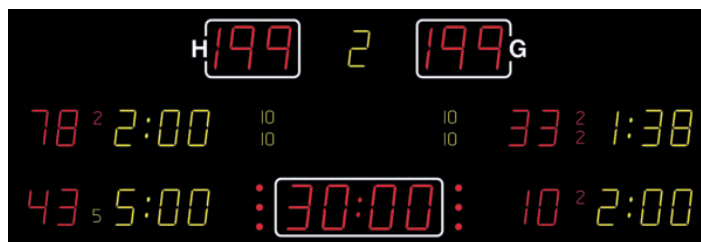

NA2671 SCOREBOARD

It shows the match time, score (for home and guest), period (yellow), time-out (red dots), individual player no. (red), 2 X penalty (yellow).

ADDITIONAL INFORMATION

Weight	108 kg
Dimensions	400 × 120 × 8 cm
Team scores (199-199)	26 cm – red
Period (9)	21 cm – yellow
Game clock (99:59)	26 cm – red
Time out	Red dots
Penalty (9:59)	21 cm – yellow
Individual player no.	21 cm – red
2/5 min. penalty	10 cm – red/yellow
10 min. penalty	10 cm – yellow
Readability (m)	150 meter
Power cons. (max/average)	357/150
Power supply placement	T20