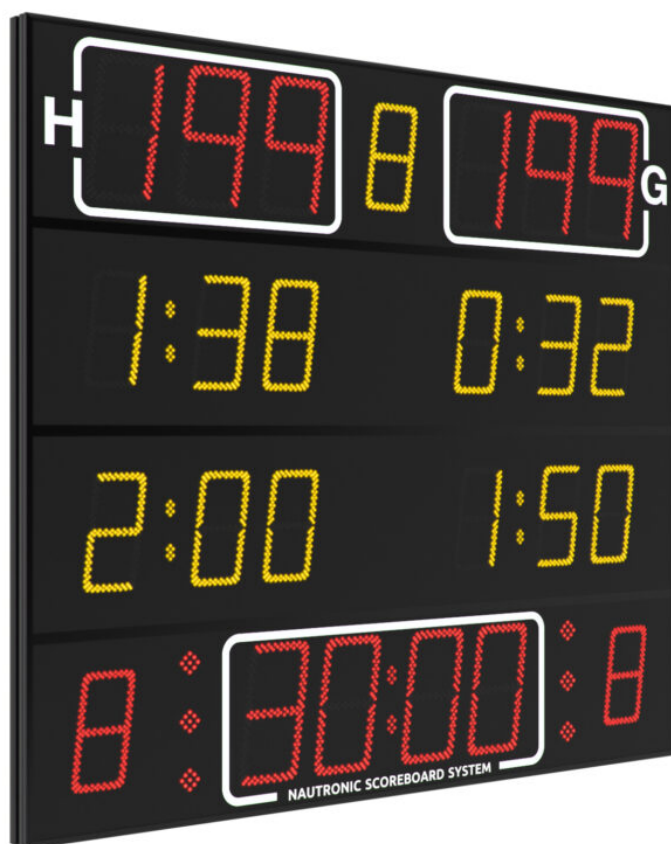

NA3336 SCOREBOARD

It shows the match time, the score (for home and guest), period (yellow), penalty (yellow), time-out (red dots), team foul (red), futsal team foul (red).

ADDITIONAL INFORMATION

Weight	72 kg
Dimensions	200 × 170 × 8 cm
Team scores (199-199)	33 cm – red
Period (9)	26 cm – yellow
Game clock (99:59)	33 cm – red
Time out	Red dots
Penalty (9:59)	26 cm – yellow
Team foul (9)	26 cm – red
Futsal team foul(9)	16 cm – red

Please don't hesitate to contact us if you have any questions

Danmarksvej 1

DK-8660 Skanderborg

Tel.: +45 86 51 11 66

info@nautronic.com

Readability (m)	200 meter
Power cons. (max/average)	330/99
Power supply placement	T01