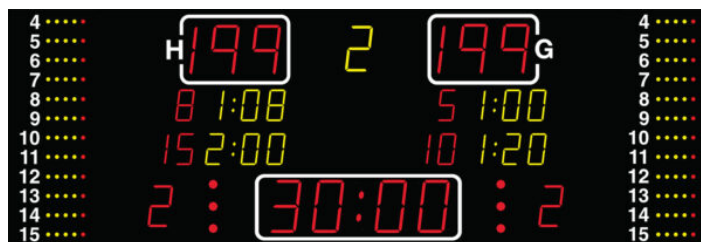

NA3357 SCOREBOARD

It shows the match time, score (for home and guest), period (yellow), time-out (red dots), individual player no. (red), individual player fouls (yellow / red dots), Penalty (yellow), team foul (red).

ADDITIONAL INFORMATION

Weight	108 kg
Dimensions	400 × 135 × 8 cm
Team scores (199-199)	33 cm – red
Period (9)	26 cm – yellow
Game clock (99:59)	33 cm – red
Time out	Red dots
Penalty (9:59)	16 cm – yellow
Individual player no.	16 cm – red
Team foul (9)	26 cm – red
Individual player fouls	yellow/red dots
Readability (m)	200 meter
Power cons. (max/average)	720/216
Power supply placement	T20
FIBA Level	Level 3