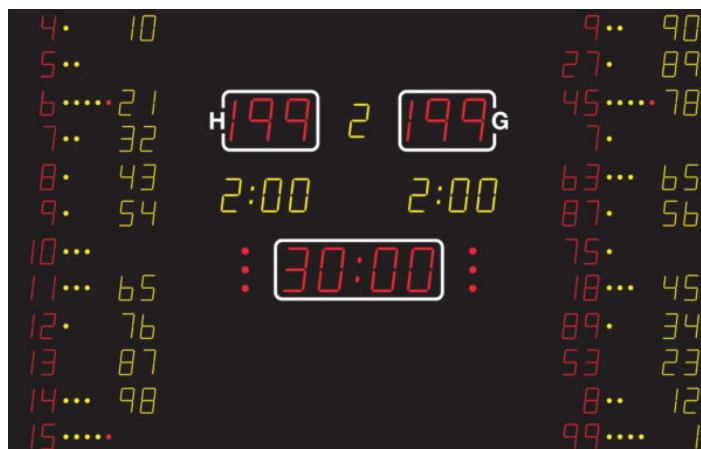

# NA3364 SCOREBOARD

It shows the match time, score (for home and guest), period (yellow), time-out (red dots), individual player no. (yellow), individual player fouls (yellow / red dots), individual player score (yellow), Penalty (yellow).

## ADDITIONAL INFORMATION

Weight	232 kg
Dimensions	430 × 270 × 8 cm
Team scores (199-199)	33 cm – red
Period (9)	26 cm – yellow
Game clock (99:59)	33 cm – red
Time out	Red dots
Penalty (9:59)	26 cm – yellow
Individual player no.	16 cm – red
Individual player fouls	yellow/red dots
Individual player score	16 cm – yellow
Readability (m)	200 meter
Power cons. (max/average)	1056/312
FIBA Level	Level 3