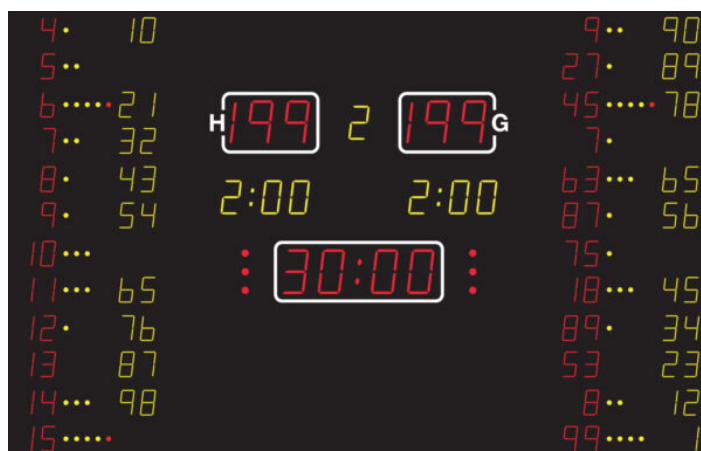

NA3364 SCOREBOARD

It shows the match time, score (for home and guest), period (yellow), time-out (red dots), individual player no. (yellow), individual player fouls (yellow / red dots), individual player score (yellow), Penalty (yellow).

ADDITIONAL INFORMATION

Weight	232 kg
Dimensions	430 × 270 × 8 cm
Team scores (199-199)	33 cm – red
Period (9)	26 cm – yellow
Game clock (99:59)	33 cm – red
Time out	Red dots
Penalty (9:59)	26 cm – yellow
Individual player no.	16 cm – red
Individual player fouls	yellow/red dots
Individual player score	16 cm – yellow
Readability (m)	200 meter
Power cons. (max/average)	1056/312
FIBA Level	Level 3