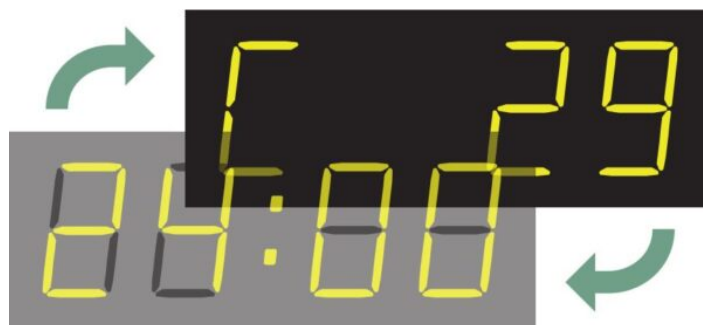

NE16311-C

It switch between the clock and the temperature.

ADDITIONAL INFORMATION

Dimensions

63 × 23,5 × 8 cm

Please don't hesitate to contact us if you have any questions