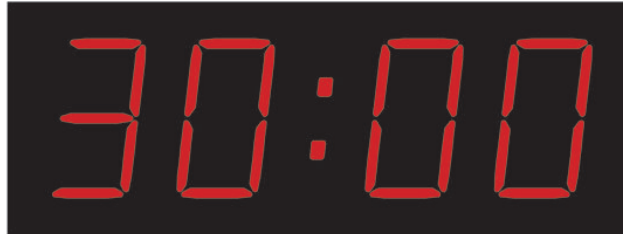

# NE33312

It shows the clock or the match time. The readability is 200 meter.

## ADDITIONAL INFORMATION

Weight	13 kg
Dimensions	200 × 40 × 8 cm
Time (99:99)	33 cm – red
Readability (m)	200 meter
Power cons. (max/average)	90/31

*Please don't hesitate to contact us if you have any questions*