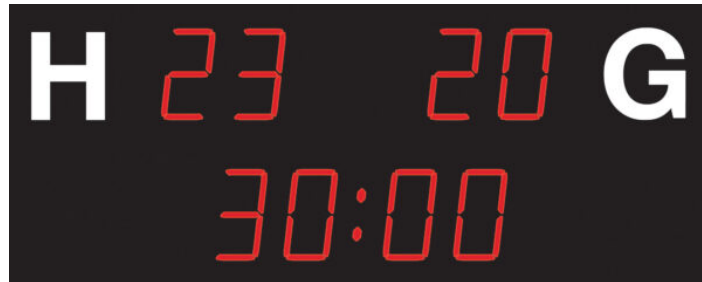

NHA2611 SCOREBOARD

It shows the score (for home and guest) and the match time.

ADDITIONAL INFORMATION

Weight	35 kg
Dimensions	200 × 80 × 8 cm
Team scores (99-99)	26 cm – red
Game clock (99:59)	26 cm – red
Readability (m)	150 meter
Power cons. (max/average)	90/27
Power supply placement	T01