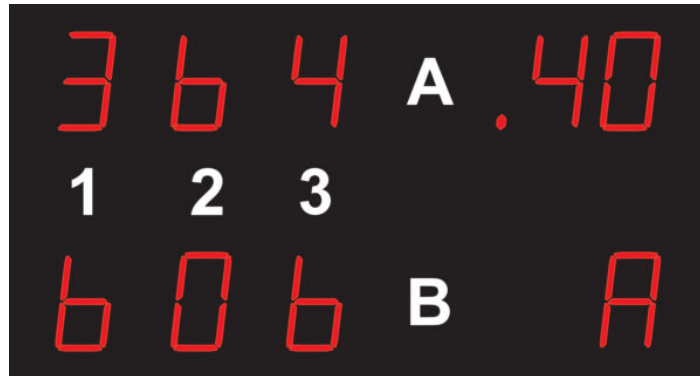

NHK21150 SCOREBOARD

It shows the score and the sets (up to 3 sets).

ADDITIONAL INFORMATION

Weight	25 kg
Dimensions	150 × 80 × 8 cm
Team scores (99-99)	21 cm – red
Set scores (9-9)	21 cm – red
Readability (m)	120 meter
Power cons. (max/average)	82/28
Power supply placement	T01