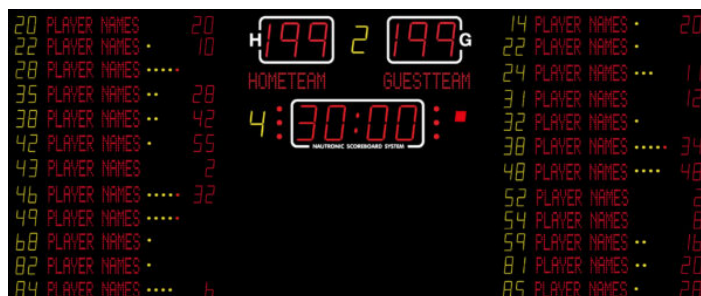

NX33040-00 SCOREBOARD

It shows the match time, score (for home and guest), period (yellow), time-out (red dots), individual player no. (yellow), individual player score (red), individual player fouls (dots), individual player names, team foul (0-4).

ADDITIONAL INFORMATION

Weight	271 kg
Dimensions	650 × 270 × 8 cm
Team scores (199-199):	33 cm – red
Period (9):	26 cm – yellow
Game Clock (99:59):	33 cm – red
Time out:	Red dots
Individual player number:	16 cm yellow
Individual player score:	16 red
Individual player fouls:	Dots
Individual player names:	15 cm / 12 characters
Team foul (0-4 red square):	26 cm yellow
Team Text line:	15 cm red, 20 characters
Naucon-1000 control panel:	Included
Weight (net/packed):	271/487 kg