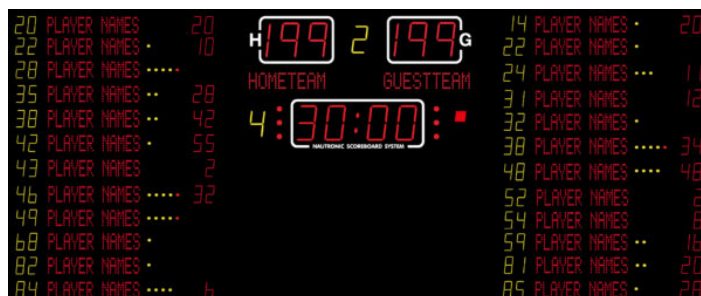

NX33040-00 SCOREBOARD

ADDITIONAL INFORMATION

Weight	271 kg
Dimensions	650 × 270 × 8 cm
Team scores (199-199):	33 cm – red
Period (9):	26 cm – yellow
Game Clock (99:59):	33 cm – red
Time out:	Red dots
Individual player number:	16 cm yellow
Individual player score:	16 red
Individual player fouls:	Dots
Individual player names:	15 cm / 12 characters
Team foul (0-4 red square):	26 cm yellow
Team Text line:	15 cm red, 20 characters
Naucon-1000 control panel:	Included
Weight (net/packed):	271/487 kg