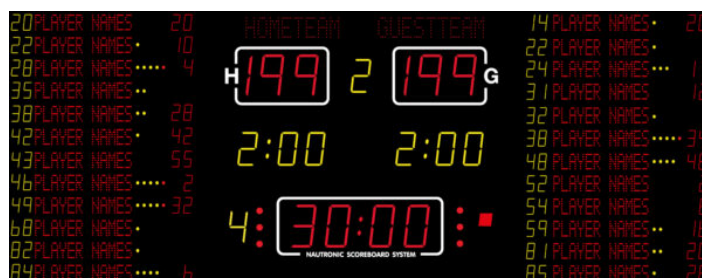

NX33401 - SCOREBOARD

It shows the match time, score (for home and guest), period (yellow), time-out (red dots), individual player no. (yellow), player names, individual player fouls (yellow / red dots), individual player score (red), Penalty (yellow), text line / team line, team foul.

ADDITIONAL INFORMATION

Weight	178 kg
Dimensions	540 × 210 × 8 cm
Team scores (199-199)	33 cm – red
Period (9)	26 cm – yellow
Game clock (99:59)	33 cm – red
Time out	Red dots
Text line/team names	15 cm, 20 characters
Penalty (9:59)	26 cm – yellow
Team Foul (9)	26 cm – yellow with red #
Player names	12 characters, 9 cm red
Individual player no.	12 cm – yellow
Individual player fouls	yellow/red dots
Individual player score	12 cm – red
Readability (m)	200 meter
Power cons. (max/average)	1097/367
FIBA Level	Level 2