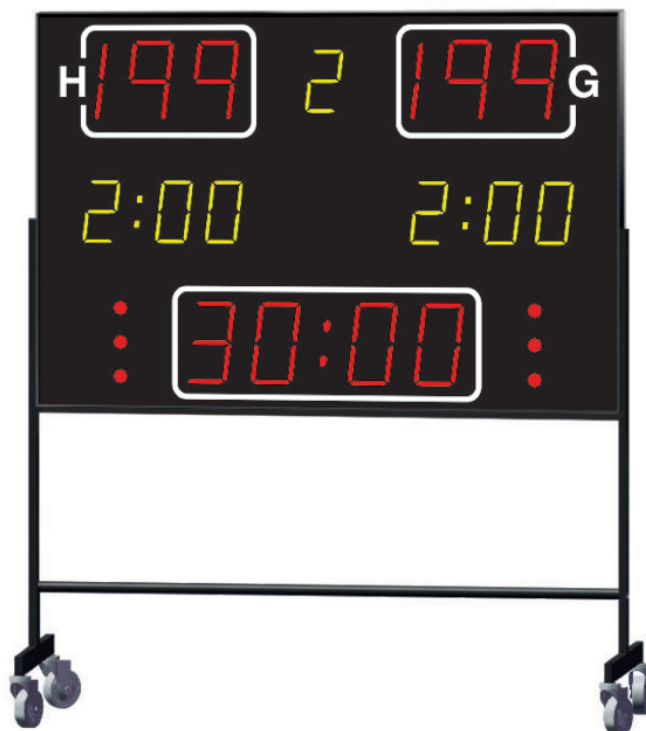

SCOREBOARD RACK (INDOOR)

It shows the match time, the score (for home and guest), period (yellow), penalty (yellow), time-out (red dots). It is transportable and can be used indoor.

ADDITIONAL INFORMATION

Size 100×180 cm, 120×180 cm, 120×220 cm, 150×150 cm, 150×180cm, 150×220 cm, 200×220 cm, 300×180 cm, 350×180 cm, 43,5×180 cm, 44×180 cm, 62×180 cm, 81×180 cm

Please don't hesitate to contact us if you have any questions